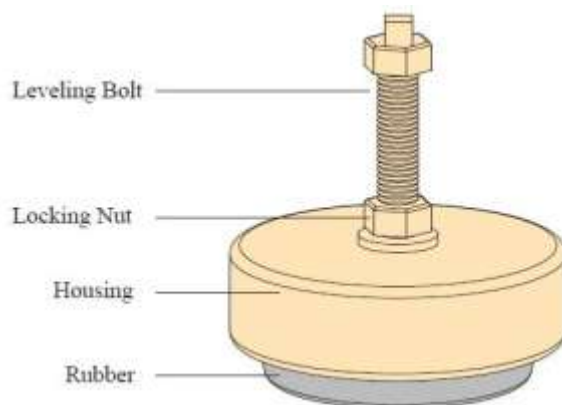

LR Rubber Mounts

LIVA-EP
利瓦环保

Feature:

- ★Rugged construction
- ★Weather resistant coating.
- ★High efficiency.
- ★Ability to level equipment and machinery.
- ★Non-skid Neoprene elastomer
- ★Easy leveling.
- ★No special foundation required.
- ★Maintenance free.
- ★Noise attenuation.
- ★Resist oil, ozone and caustic materials.

Applications:

- ★Punch presses、Lathes、Milling machines、Screw machines、Transformers、Pumps

Type	Dimensions (mm)				Load Range KG
	D	H	HL	AB	
LR-80-H	80	33	102	M12	200~500
LR-120-H	120	40	139	M16	500~1500
LR-160-H	160	53	153	M22	1500~2800
LR-200-H	200	60	225	M30	2800~4000