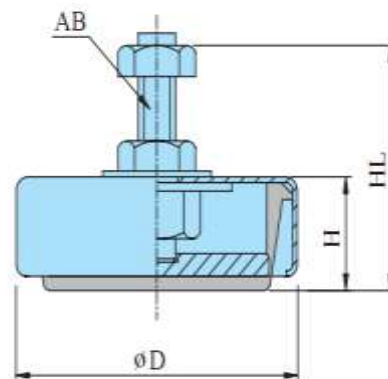

LR Rubber Mounts

LIVA-EP
利瓦环保

Feature:

- ★Rugged construction
- ★Weather resistant coating.
- ★High efficiency.
- ★Ability to level equipment and machinery.
- ★Non-skid Neoprene elastomer
- ★Easy leveling.
- ★No special foundation required.
- ★Maintenance free.
- ★Noise attenuation.
- ★Resist oil, ozone and caustic materials.

Applications:

- ★Punch presses、Lathes、Milling machines、Screw machines、Transformers、Pumps

Type	Dimensions (mm)				Load Range KG
	D	H	HL	AB	
LR-80-H	80	33	102	M12	200~500
LR-120-H	120	40	139	M16	500~1500
LR-160-H	160	53	153	M22	1500~2800
LR-200-H	200	60	225	M30	2800~4000