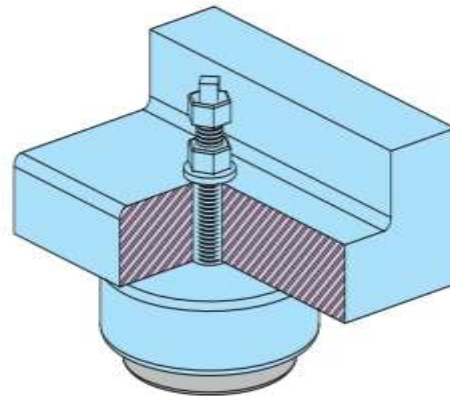

LR Rubber Mounts

LIVA-EP
利瓦环保

Feature:

- ★Rugged construction
- ★Weather resistant coating.
- ★High efficiency.
- ★Ability to level equipment and machinery.
- ★Non-skid Neoprene elastomer
- ★Easy leveling.
- ★No special foundation required.
- ★Maintenance free.
- ★Noise attenuation.
- ★Resist oil, ozone and caustic materials.

Applications:

- ★Punch presses、Lathes、Milling machines、Screw machines、Transformers、Pumps

Type	Dimensions (mm)				Load Range KG
	D	H	HL	AB	
LR-80-H	80	33	102	M12	200~500
LR-120-H	120	40	139	M16	500~1500
LR-160-H	160	53	153	M22	1500~2800
LR-200-H	200	60	225	M30	2800~4000