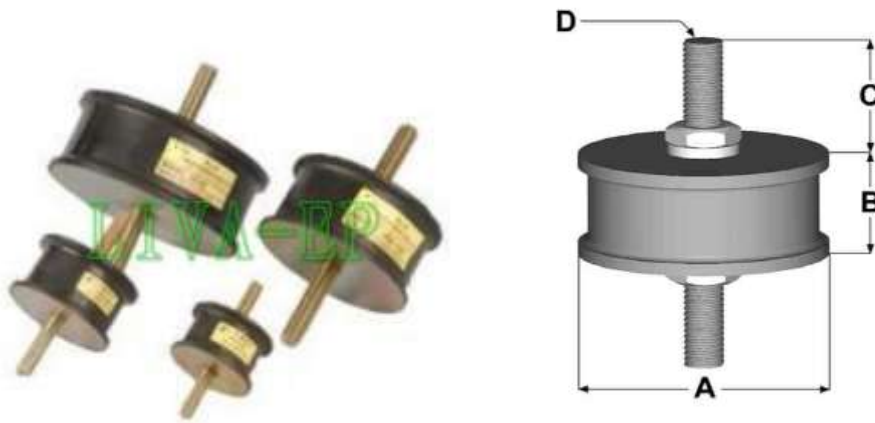

LRA Rubber Mounts

LIVA-EP
利瓦环保

Feature:

- ★Reduction of structure-borne noise.
- ★Reduction of vibration from rotating or reciprocating machinery
- ★Sturdy, reliable construction.
- ★Reduce effects of misalignment and distortion.
- ★Available in a wide load range.
- ★Low cost.
- ★Prevent shock and vibration damage to sensitive equipment.
- ★Resist oil, ozone and caustic materials.

Applications:

HVAC equipment、Relays and control panels、Pumps and Compressors、Machinery

Type	Dimensions (mm)				Capacity (KG)	
	A	B	C	D	Min	Max
LRA-40	42	28	28	M8	20	100
LRA-60	60	37	37	M10	100	200
LRA-80	80	46	47	M12	200	500
LRA-120	122	60	54	M16	500	1000
LRA-160	162	68	64	M16	1000	1500
LRA-200	202	80	76	M20	1500	2500