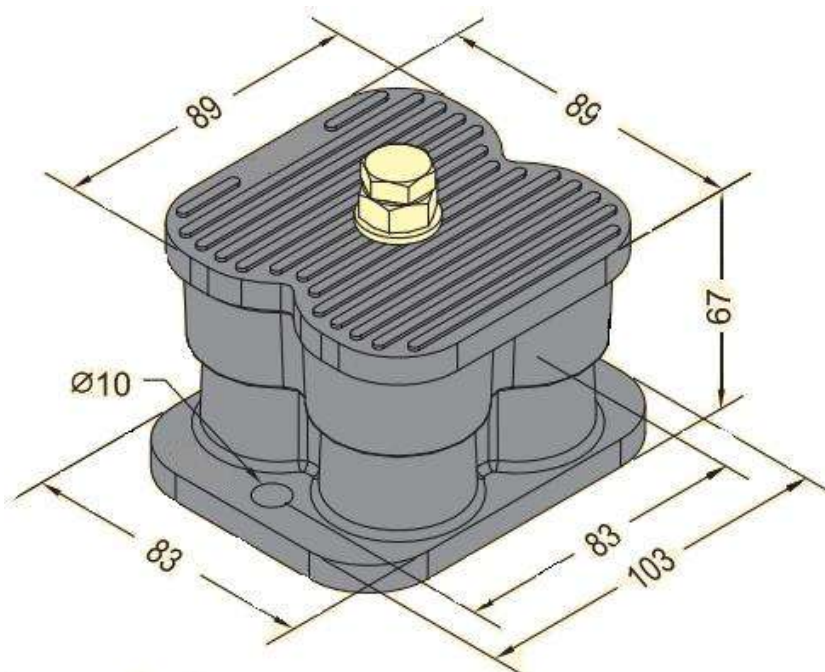

## Feature:

- Weather resistance is good Easy
- Low cost installation Static deflection to 25mm.

## Applications:

Outdoor unit for air conditioning system、 Small air-conditioning plant

Type	Rated Capacity KG	Spring Rate KG/mm	Rated Defl. mm	Color Code
LL-050	30~50	2.4	25	Blue
LL-080	50~80	4	25	Dark Green